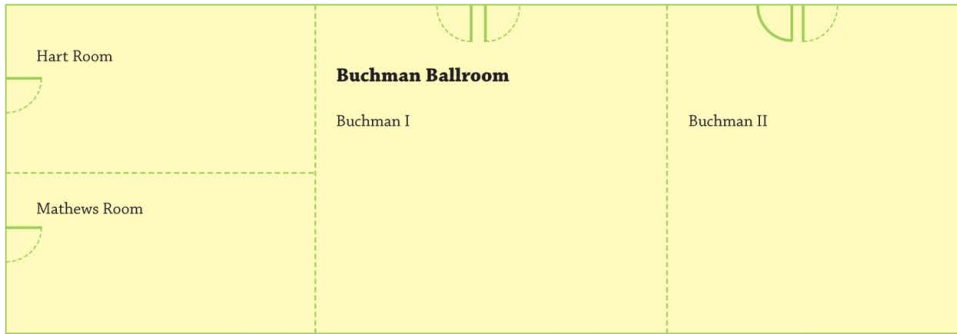

SHERATON JACKSONVILLE
 10605 Deerwood Park Blvd.
 Jacksonville, FL 32256

t - 904 564 4772
 f - 904 564 4773

www.sheratonjacksonville.com

ROOM DIMENSIONS AND SEATING CAPACITY

Room Name	Square Feet	Dimensions	Classroom	Theater	Hollow	Banquet	Conference	U-Shape	Reception	Crescent Rounds
Jaguar I	299	23'x13'	-	-	-	-	10	-	-	-
Jaguar II	529	23'x23'	25	40	28	35	24	23	35	30
Buchman Ballroom	3483	43'x81'	145	387	-	290	-	100	348	203
Buchman I	1161	43'x27'	48	129	-	97	-	33	116	68
Buchman II	1161	43'x27'	48	129	-	97	-	33	116	68
Hart Room	580	21'x27'	24	64	14	48	14	17	58	34
Mathews Room	580	21'x27'	24	64	14	48	14	17	58	34

Pre-function space available.